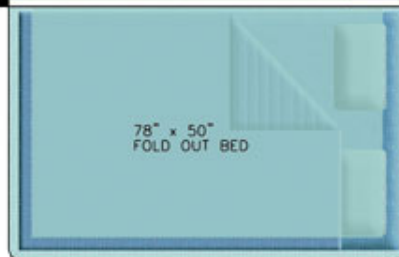

Adventurer

10T

NEW to the Adventurer line, is the 10T. If you like camping and need an extra bed in a camper, you'll love the Adventurer 10T. This truck camper's revolutionary fold-out section adds a bed and 27 square feet to this unit so you can sleep six. Perfect for the family with the crew cab truck, and the extra toys.

Day

Night