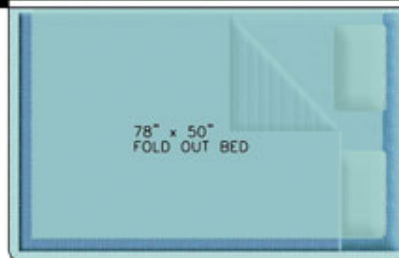

Adventurer

10T

NEW to the Adventurer line, is the 10T. If you like camping and need an extra bed in a camper, you'll love the Adventurer 10T. This truck camper's revolutionary fold-out section adds a bed and 27 square feet to this unit so you can sleep six. Perfect for the family with the crew cab truck, and the extra toys.

Day